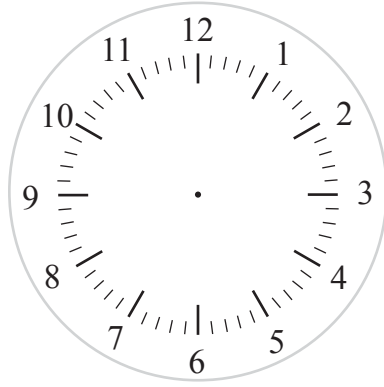

Minute and Hour Hands

Name: _____ Class: _____

Draw the minute and hour hands on the following clocks.

17:48

21:16

22:08

20:47

23:36

21:09

21:24

14:31

21:53

Answers

Draw the minute and hour hands on the following clocks.

17:48

21:16