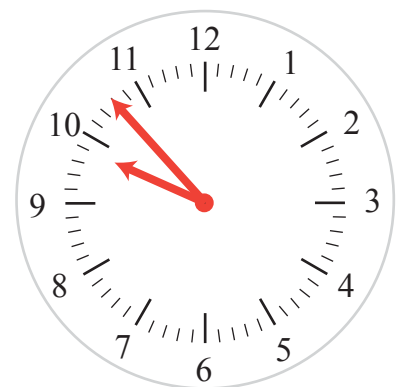

Minute and Hour Hands

Name: _____ Class: _____

Draw the minute and hour hands on the following clocks.

17:48

21:16

22:08

20:47

23:36

21:09

21:24

14:31

21:53

Answers

Draw the minute and hour hands on the following clocks.

17:48

21:16

22:08

20:47

23:36

21:09

21:24

14:31

21:53