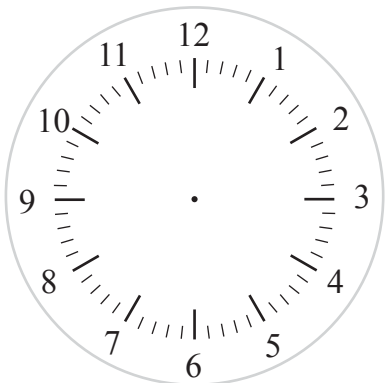

Minute and Hour Hands

Name: _____ Class: _____

Draw the minute and hour hands on the following clocks.

17:48

21:16

22:08

20:47

23:36

21:09

21:24

14:31

21:53

Answers

Draw the minute and hour hands on the following clocks.

17:48

21:16