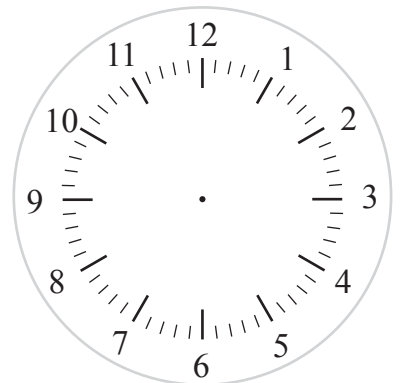

Minute and Hour Hands

Name: _____ Class: _____

Draw the minute and hour hands on the following clocks.

17:48

21:16

22:08

20:47

23:36

21:09

21:24

14:31

21:53

Answers

Draw the minute and hour hands on the following clocks.

17:48

21:16