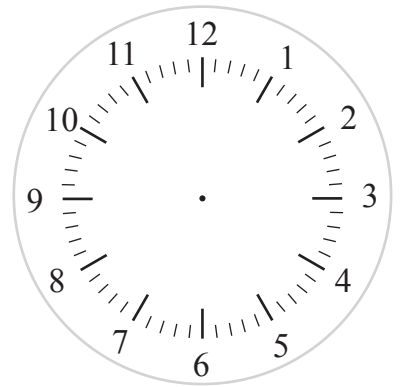

Minute and Hour Hands

Name: _____ Class: _____

Draw the minute and hour hands on the following clocks.

17:48

21:16

22:08

20:47

23:36

21:09

21:24

14:31

21:53

Answers

Draw the minute and hour hands on the following clocks.

17:48

21:16