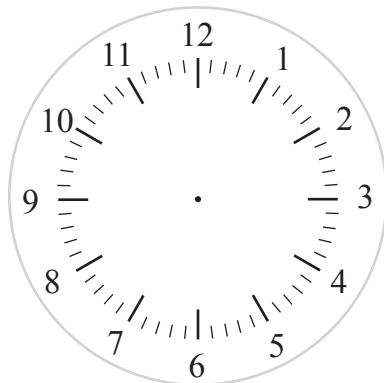

Minute and Hour Hands

Name: _____ Class: _____

Draw the minute and hour hands on the following clocks.

17:48

21:16

22:08

20:47

23:36

21:09

21:24

14:31

21:53

Answers

Draw the minute and hour hands on the following clocks.

17:48

21:16