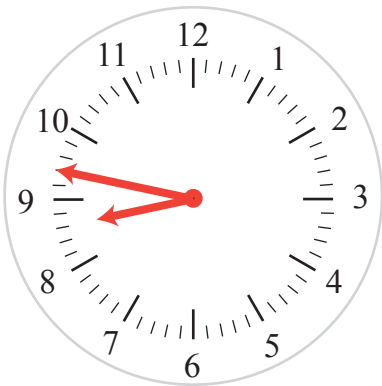

Minute and Hour Hands

Name: _____ Class: _____

Draw the minute and hour hands on the following clocks.

17:48

21:16

22:08

20:47

23:36

21:09

21:24

14:31

21:53

Answers

Draw the minute and hour hands on the following clocks.

17:48

21:16

22:08

20:47

23:36

21:09

21:24

14:31

21:53