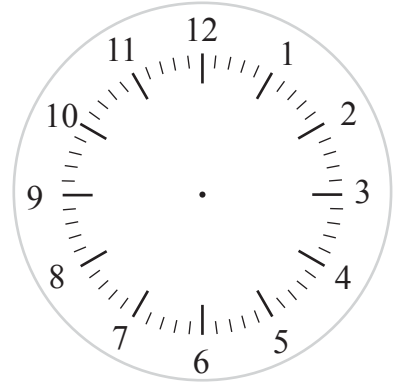

Minute and Hour Hands

Name: _____ Class: _____

Draw the minute and hour hands on the following clocks.

17:48

21:16

22:08

20:47

23:36

21:09

21:24

14:31

21:53

Answers

Draw the minute and hour hands on the following clocks.

17:48

21:16