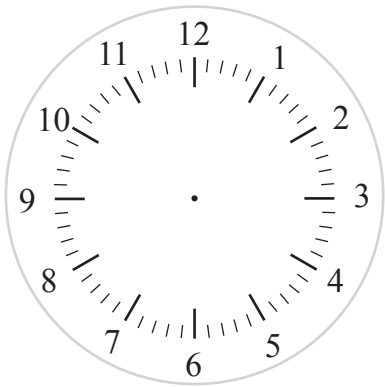

Minute and Hour Hands

Name: _____ Class: _____

Draw the minute and hour hands on the following clocks.

17:48

21:16

22:08

20:47

23:36

21:09

21:24

14:31

21:53

Answers

Draw the minute and hour hands on the following clocks.

17:48

21:16