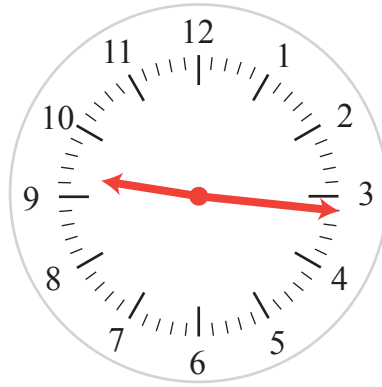

Minute and Hour Hands

Name: _____ Class: _____

Draw the minute and hour hands on the following clocks.

17:48

21:16

22:08

20:47

23:36

21:09

21:24

14:31

21:53

Answers

Draw the minute and hour hands on the following clocks.

17:48

21:16

22:08

20:47

23:36

21:09

21:24

14:31

21:53