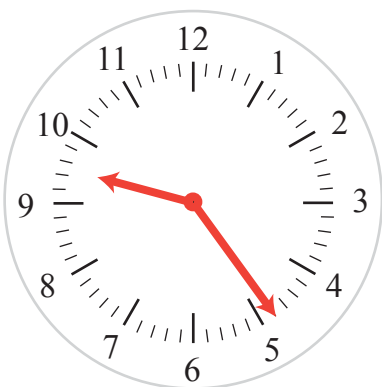

Minute and Hour Hands

Name: _____ Class: _____

Draw the minute and hour hands on the following clocks.

17:48

21:16

22:08

20:47

23:36

21:09

21:24

14:31

21:53

Answers

Draw the minute and hour hands on the following clocks.

17:48

21:16

22:08

20:47

23:36

21:09

21:24

14:31

21:53