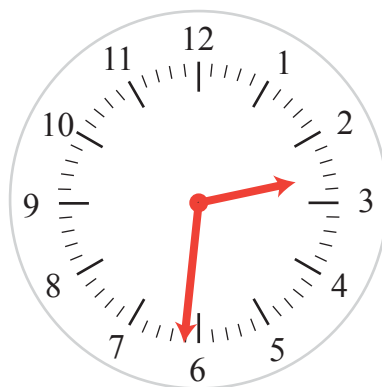

Minute and Hour Hands

Name: _____ Class: _____

Draw the minute and hour hands on the following clocks.

17:48

21:16

22:08

20:47

23:36

21:09

21:24

14:31

21:53

Answers

Draw the minute and hour hands on the following clocks.

17:48

21:16

22:08

20:47

23:36

21:09

21:24

14:31

21:53