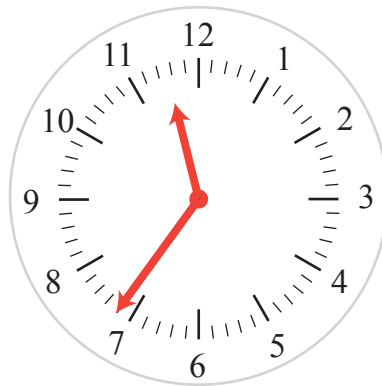

Minute and Hour Hands

Name: _____ Class: _____

Draw the minute and hour hands on the following clocks.

17:48

21:16

22:08

20:47

23:36

21:09

21:24

14:31

21:53

Answers

Draw the minute and hour hands on the following clocks.

17:48

21:16

22:08

20:47

23:36

21:09

21:24

14:31

21:53