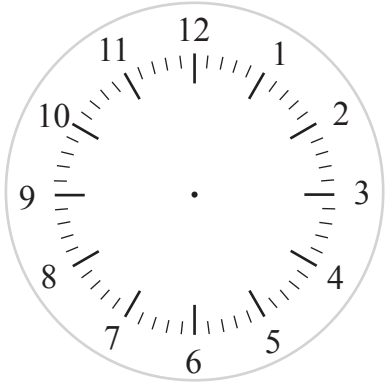

Minute and Hour Hands

Name: _____ Class: _____

Draw the minute and hour hands on the following clocks.

17:48

21:16

22:08

20:47

23:36

21:09

21:24

14:31

21:53

Answers

Draw the minute and hour hands on the following clocks.

17:48

21:16