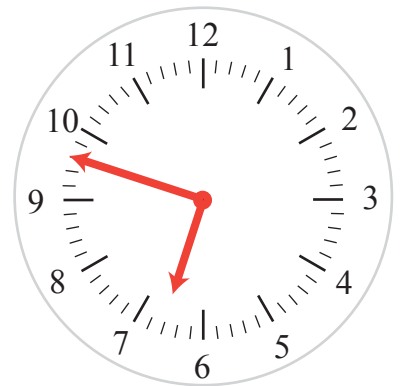

Answers

Draw the minute and hour hands on the following clocks.

10:23

12:31

06:51

09:36

03:22

08:28

04:19

02:46

06:48