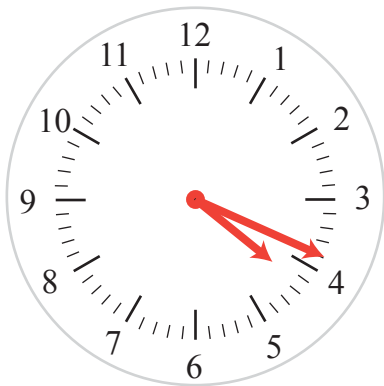

# Minute and Hour Hands

Name: \_\_\_\_\_ Class: \_\_\_\_\_

Draw the minute and hour hands on the following clocks.

10:23

12:31

06:51

09:36

03:22

08:28

04:19

02:46

06:48

# Answers

Draw the minute and hour hands on the following clocks.

10:23

12:31

06:51

09:36

03:22

08:28