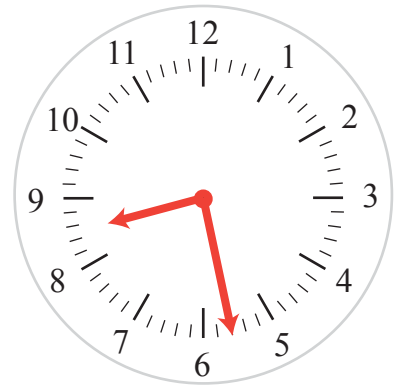

# Minute and Hour Hands

Name: \_\_\_\_\_ Class: \_\_\_\_\_

Draw the minute and hour hands on the following clocks.

10:23

12:31

06:51

09:36

03:22

08:28

04:19

02:46

06:48

# Answers

Draw the minute and hour hands on the following clocks.

10:23

12:31

06:51

09:36

03:22

08:28