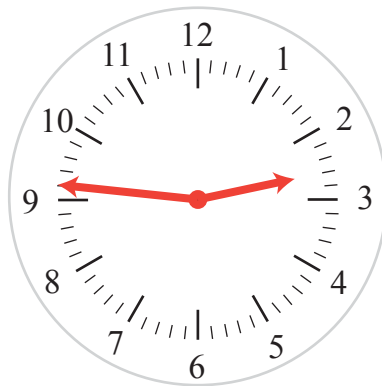

Answers

Draw the minute and hour hands on the following clocks.

10:23

12:31

06:51

09:36

03:22

08:28

04:19

02:46

06:48