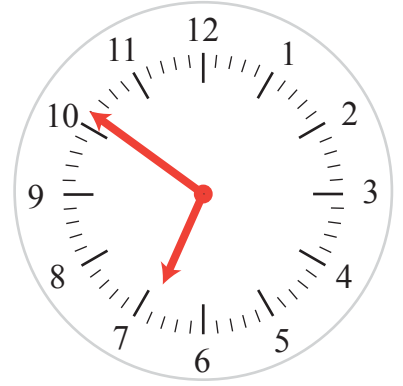

# Minute and Hour Hands

Name: \_\_\_\_\_ Class: \_\_\_\_\_

Draw the minute and hour hands on the following clocks.

10:23

12:31

06:51

09:36

03:22

08:28

04:19

02:46

06:48

# Answers

Draw the minute and hour hands on the following clocks.

10:23

12:31

06:51

09:36

03:22

08:28