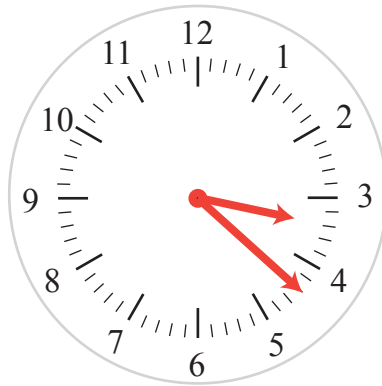

# Minute and Hour Hands

Name: \_\_\_\_\_ Class: \_\_\_\_\_

Draw the minute and hour hands on the following clocks.

10:23

12:31

06:51

09:36

03:22

08:28

04:19

02:46

06:48

# Answers

Draw the minute and hour hands on the following clocks.

10:23

12:31

06:51

09:36

03:22

08:28