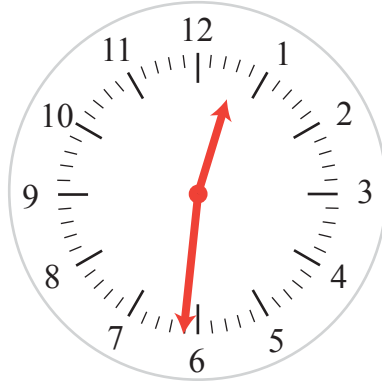

# Minute and Hour Hands

Name: \_\_\_\_\_ Class: \_\_\_\_\_

Draw the minute and hour hands on the following clocks.

10:23

12:31

06:51

09:36

03:22

08:28

04:19

02:46

06:48

# Answers

Draw the minute and hour hands on the following clocks.

10:23

12:31

06:51

09:36

03:22

08:28