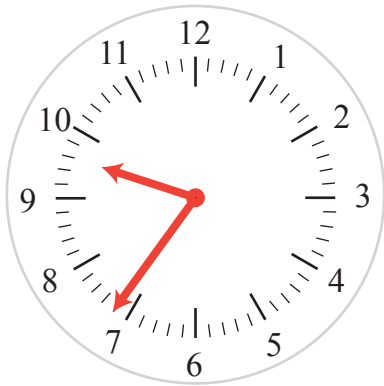

# Minute and Hour Hands

Name: \_\_\_\_\_ Class: \_\_\_\_\_

Draw the minute and hour hands on the following clocks.

10:23

12:31

06:51

09:36

03:22

08:28

04:19

02:46

06:48

# Answers

Draw the minute and hour hands on the following clocks.

10:23

12:31

06:51

09:36

03:22

08:28