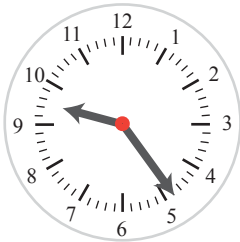

Later/Earlier

Name: _____ Class: _____

Read the clock on the left, follow the instruction and draw the hands on the clock on the right side.

52 minutes later

75 minutes earlier

36 minutes later

48 minutes earlier

58 minutes later

39 minutes earlier

Answers

Read the clock on the left, follow the instruction and draw the hands on the clock on the right side.

52 minutes later

11:00

75 minutes earlier

7:32