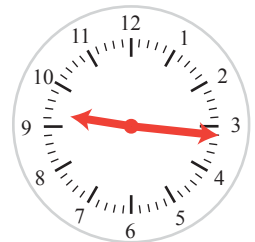

Later/Earlier

Name: _____ Class: _____

Read the clock on the left, follow the instruction and draw the hands on the clock on the right side.

52 minutes later

75 minutes earlier

36 minutes later

48 minutes earlier

58 minutes later

39 minutes earlier

Answers

Read the clock on the left, follow the instruction and draw the hands on the clock on the right side.

52 minutes later

11:00

75 minutes earlier

7:32

36 minutes later

10:00

48 minutes earlier

08:38

58 minutes later

11:09

39 minutes earlier

8:37