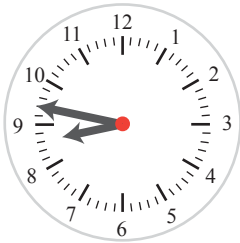

Later/Earlier

Name: _____ Class: _____

Read the clock on the left, follow the instruction and draw the hands on the clock on the right side.

52 minutes later

75 minutes earlier

36 minutes later

48 minutes earlier

58 minutes later

39 minutes earlier

Answers

Read the clock on the left, follow the instruction and draw the hands on the clock on the right side.

52 minutes later

11:00

75 minutes earlier

7:32