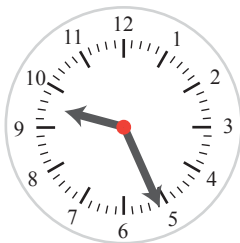

Later/Earlier

Name: _____ Class: _____

Read the clock on the left, follow the instruction and draw the hands on the clock on the right side.

52 minutes later

75 minutes earlier

36 minutes later

48 minutes earlier

58 minutes later

39 minutes earlier

Answers

Read the clock on the left, follow the instruction and draw the hands on the clock on the right side.

52 minutes later

11:00

75 minutes earlier

7:32